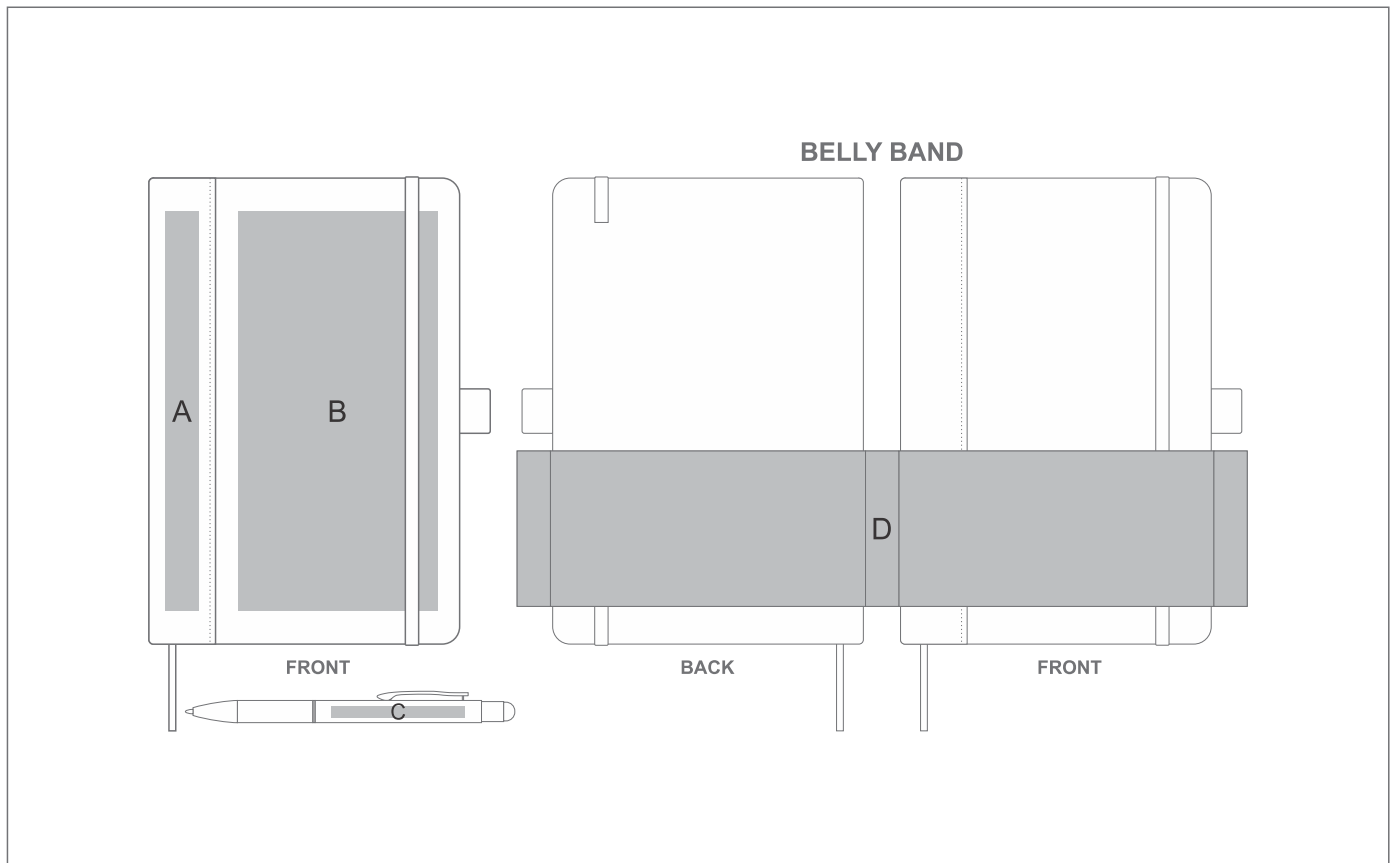

NF-OK-163-B

Okiyo Eri Bamboo & Cork Notebook & Pen Set

Need to know:

- Includes 1-Colour, 1-Position Screen Print on Notebook AND 1-Position Laser Engraving on Pen (setup fees apply)
- Due to tonal variations in the wood the laser engraving will vary from one item to the next and will likely vary in the same item.
- Laser colour - POS A & POS B - Tonal | POS C - White

Branding Options:

Position A

1. Laser Engraving (LC)
N/A
Size: 15mm wide x 180mm high
2. Digital Direct Transfer (DDT-D)
Full Colour
Size: 15mm wide x 105mm high
3. Digital Direct Transfer (DDT-A)
Full Colour
Size: 15mm wide x 148mm high
4. Digital Direct Transfer (DDT-B)
Full Colour
Size: 15mm wide x 180mm high

Position D

1. Belly Band A5 (BB-B)
Full Colour
Size: 329mm wide x 70mm high

Position B

1. Laser Engraving (LC)
N/A
Size: 90mm wide x 180mm high
2. Screen Print (SC)
1 Colour
Size: 70mm wide x 130mm high
3. Digital Direct Transfer (DDT-D)
Full Colour
Size: 70mm wide x 105mm high
4. Digital Direct Transfer (DDT-A)
Full Colour
Size: 70mm wide x 130mm high

Position E

1. Laser Engraving (LB)
N/A
Size: 60mm wide x 5mm high